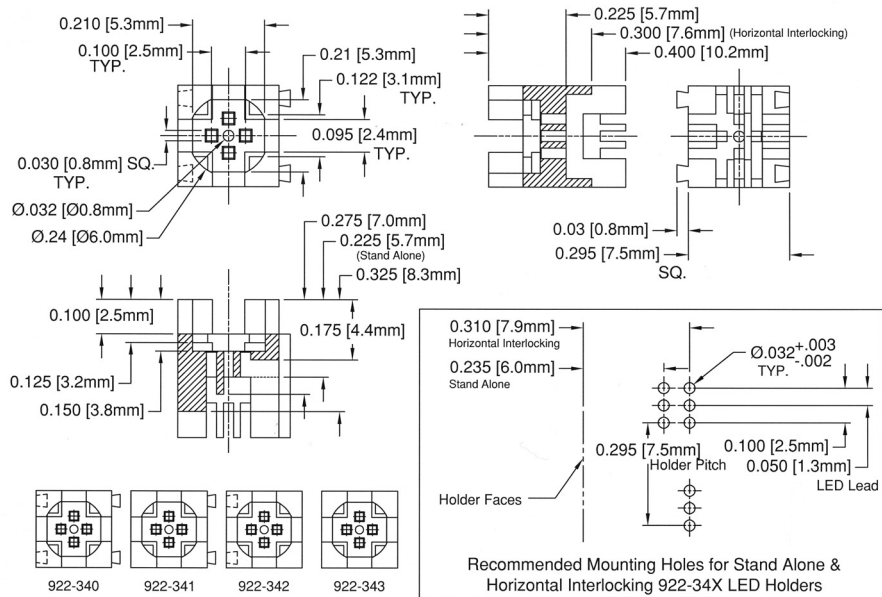

LED MOUNTS/SPACERS

Multi-Functional LED Holders for 90° Display

- Vertical or Horizontal Coupling Feature
- Works with Most Manufacturers' LEDs
- Molded from Black Nylon per ASTM D-4066
- Housing Made from 94V-0 Rated Material

922-342 Series

Color: Black, Price Code C

Note:
Use for In-Line, Horizontal mounting or as Base for 923 in a vertical mode

923-341 Series

Color: Black, Price Code C

Note:
Use for In-Line, Horizontal mounting or as Top Piece for 922 in a vertical mode